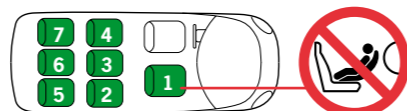

For updated carlist see: www.besafe.com

It will fit vehicles with positions approved as ISOfix positions (as detailed in the vehicle handbook), depending on category of the child and of the fixture. The mass group and the ISOfix size class for which this device is intended is : D.

When the support leg is positioned on a storage compartment in front of the car seat, this compartment has to be completely filled up with Expanded Poly Styreen foam (EPS), so that the cover can hold the forces of the support leg. Consult the car dealer, if they offer a special solution. When the floor under the floor support is insufficient to hold the forces you can not use the iZi Modular i-Size base in this position of the car.

Carseat positions marked with * can have a storage compartment in front of the seat. ISOfix anchorage in the passenger seat (position 1) are normally offered as option, so depending on the model this position can be available or not.

BeSafe recommends to install the iZi Modular i-Size in all vehicle seat positions which are intended to be used and check installation, available space in the vehicle and position of the child, to verify if the iZi Modular i-Size is acceptable for your situation.

! Notice: DO NOT use on a passenger seat fitted with activated frontal airbag.