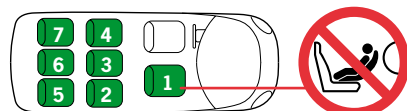

Car manufacturer	Model	1st year of production	Approved seats
Alfa Romeo	147	2000	2,4
	156	1997	2,4
	159	2006	2,4
	Giulietta	2010	2,4
	Mito	2008	2,4
Audi	A1	2010	2,4
	A2	2000	2,4
	A3, S3	1997	2,4
	A3, S3	2003	2,4
	A3 sportback	2003	2,4
	A3 cabrio	2008	2,4
	A4, S4, RS4	1998	1,2,4
	A4 avant	1996	2,4
	A4, S4, RS4	2000	1,2,4
	A4 avant	2000	1,2,4
	A4 cabrio	2002	1,2,4
	A4 imo	2015	1,2,4
	A4 avant	2015	1,2,4
	A5, S5	2007	1,2,4
	A5 sportback	2009	1,2,4
	A5 cabrio	2009	2,4
	A5 coupe	2016	1,2,4
	A6 , S6, RS6	1998	2,4
	A6 , S6, RS6	2004	1,2,4
	A7	2010	2,4
	A8, S8	1998	2,4
	Q2	2016	1,2,4
	Q3	2010	1,2,4
	Q5	2008	1,2,4
	Q5	2016	1,2,4
	Q7	2006	1,2,4
	Q7	2015	1,2,4
	TT	2015	1,2,4
BMW	1 serie	2005	2,4
	2 serie active tourer	2014	2,4
	2 serie gran tourer	2015	2,4
	3 serie	1998	2,4
	4 serie gran coupe	2014	2,4
	5 serie	2000	2,4
	6-serie	2003	2,4
	7 serie	2001	2,4
	7 serie	2015	2,4
	i3	2013	2,4
	Mini	2006	2,4
	Mini Clubman	2007	2,4
	Mini Clubman	2015	1,2,4
	Mini Countryman	2010	2,4
	X1	2004	2,4
	X1	2015	---
	X3	2004	2,4
	X5	2004	2,4
	X5	2013	2,4
	X6	2008	2,4
Chvrolet	Aveo	2006	2,4
	Captiva	2006	2,4

Car manufacturer	Model	1st year of production	Approved seats
	Cruze	2009	2,4
	Epica	2006	2,4
	Kalos	2002	2,4
	Lacetti	2004	2,4
	Malibu	2011	2,4
	Matiz	2005	2,4
	Nubira	2009	2,4
	Orlando	2011	2,4
	Spark	2009	2,4
	Trax	2013	2,4
Chrysler	300 CC	2008	2,4
	Dodge Caliber	2006	2,4
	Dodge Nitro	2006	2,4
	Dodge RAM	2002	2,4
	Jeep Commander	2006	2,4
	Jeep Grand Cherokee	2010	2,4
	Jeep Wrangler	2011	2,4
	PT cruiser	2000	2,4
	Sebring	2007	2,4
	Voyager	2001	2,4
Citroën	Berlingo	2008	1,2*,4*
	Berlingo Multispace	2012	2*,4*
	C1	2005	2,4
	C1	2014	2,4
	C2	2004	2,4
	C3	2004	2,4
	C3 Picasso	2013	2,4
	C4	2004	2,4
	C4 Aircross	2012	2,4
	C4 Cactus	2014	2,4
	C4 Picasso	2007	1,2*,3,4*
	C4 Picasso	2013	2,3,4
	C4 Grande Picasso	2007	1,2*,3,4*
	C4 Grande Picasso	2013	2,3,4
	C5	2000	1,2,4
	C6	2008	2,4
	C8	2003	2,3,4
	C-Elysée	2012	2,4
	DS3	2010	2,4
	DS4	2011	2,4
	DS5	2012	2,4
	Jumpy	2004	2,4
	Nemo	2007	2*,4*
	Xsara Picasso	2000	2,4
Dacia	Dokker	2012	2,4
	Duster	2010	2,4
	Lodgy	2012	2,3,4
	Logan MCV	2005	2,4
	Logan 2 MCV	2013	2,4
	Sandero	2008	2,4
	Sandero 2	2013	2,4
Daihatsu	Sirion	2005	2,4
Fiat	500	2007	2,4
	500 L	2013	2,4
	500 X	2015	2,4